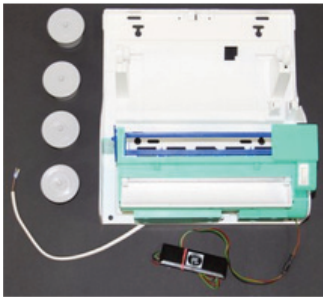

**DP3307 / DP 3308**  
**DOLPHIN PAPER TOWEL**  
**DISPENSER**

**OVERVIEW SPARE PARTS**

**Unit for Paper Roll Dispenser**  
Transformer powered 230v  
**923034**

**Key Lock A/L Line**  
Straight Lug (from 1999)  
**924450**

**Key Cylinder Lock**  
1 pair (from 1990)  
**924455**