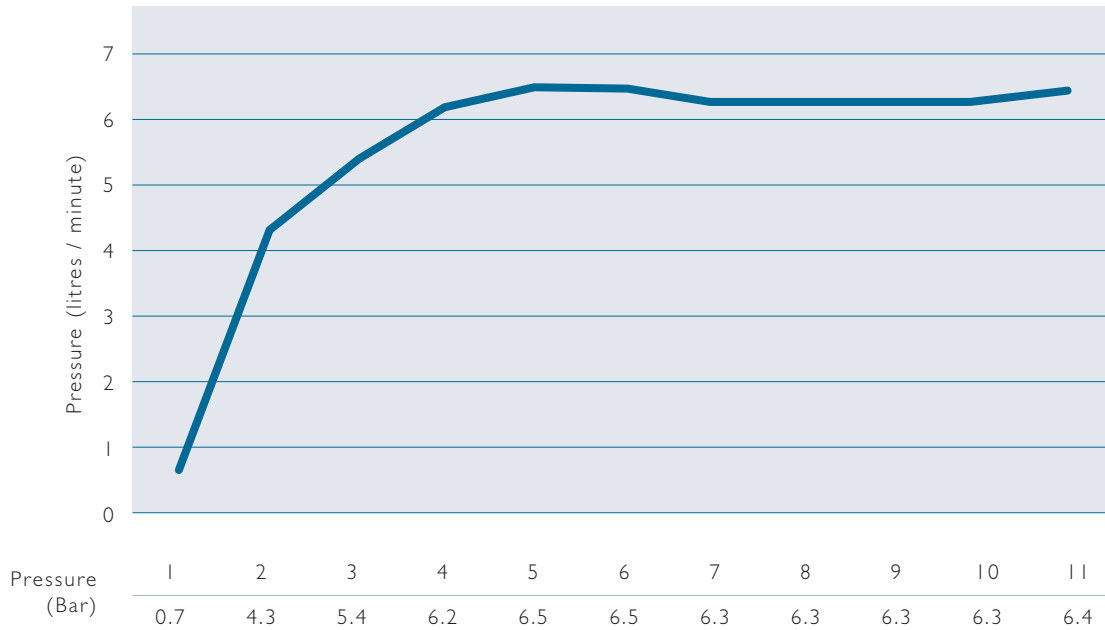

DB3000.x(.xx)
DOLPHIN BLUE WALL MOUNTED SHOWER HEAD
FLOW RATE CHARTS

DB3000 Flow rate for 6 litres per minute

DB3000 Flow rate for 9 litres per minute